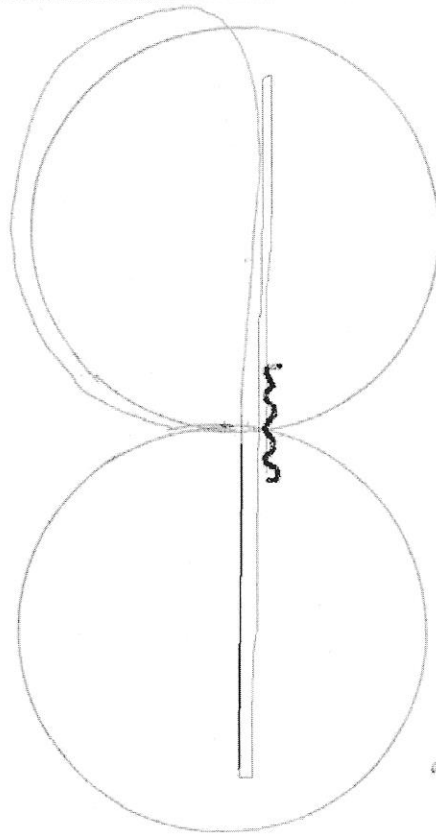

Little Buckaroo Reining Pattern

Judge

1. Begin at the center of the arena facing the Judge. Take a right lead and complete one large circle to the right.
2. Change leads at the center of the arena.
3. Complete one large circle to the left.
4. Change leads at the center of arena
5. Run to far end of arena, past the end marker and stop. Do a left rollback.
6. Run to opposite end of the arena past the end marker and stop. Do a right rollback.
7. Run past the center marker of arena and do a square stop.
8. Back up straight to center of arena.
9. Hesitate to show completion